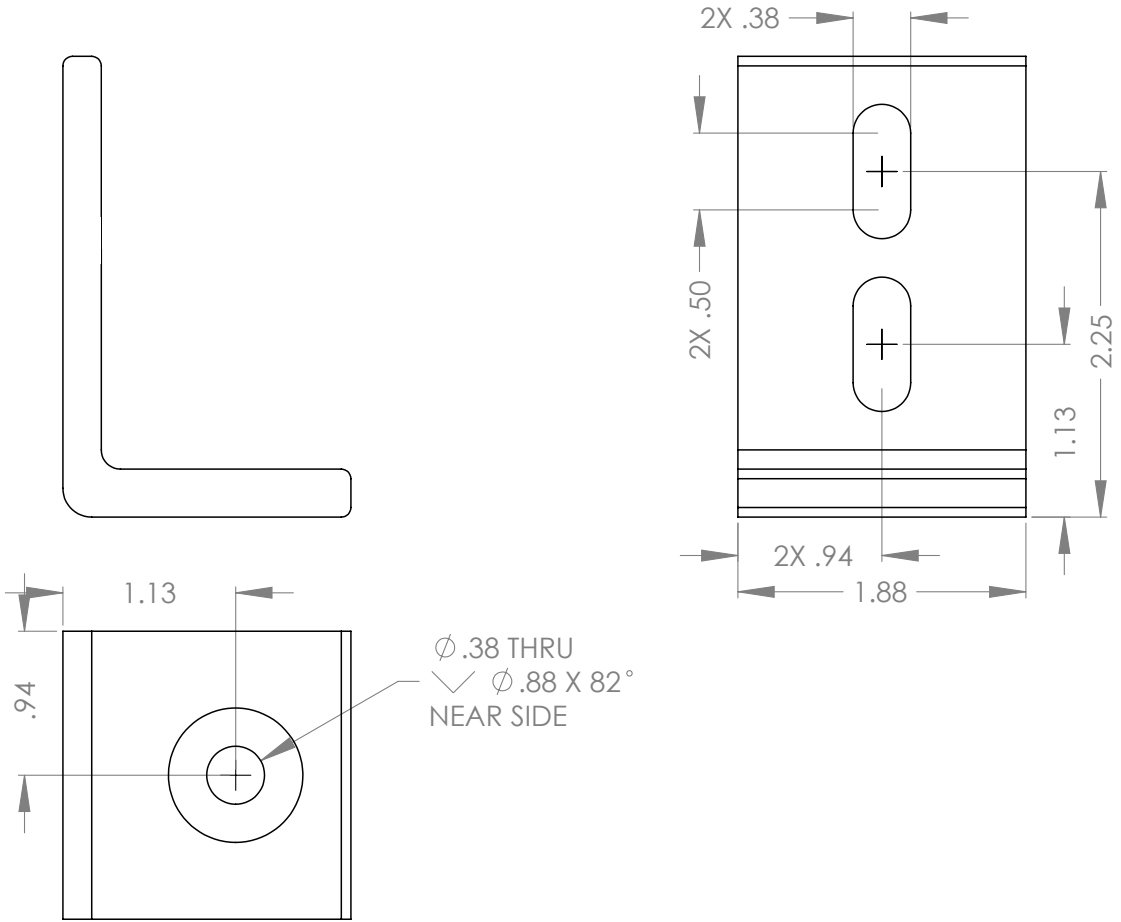

EcoFasten Solar

EcoFasten Solar® 877-859-3947 Committed to the Support of Renewable Energy