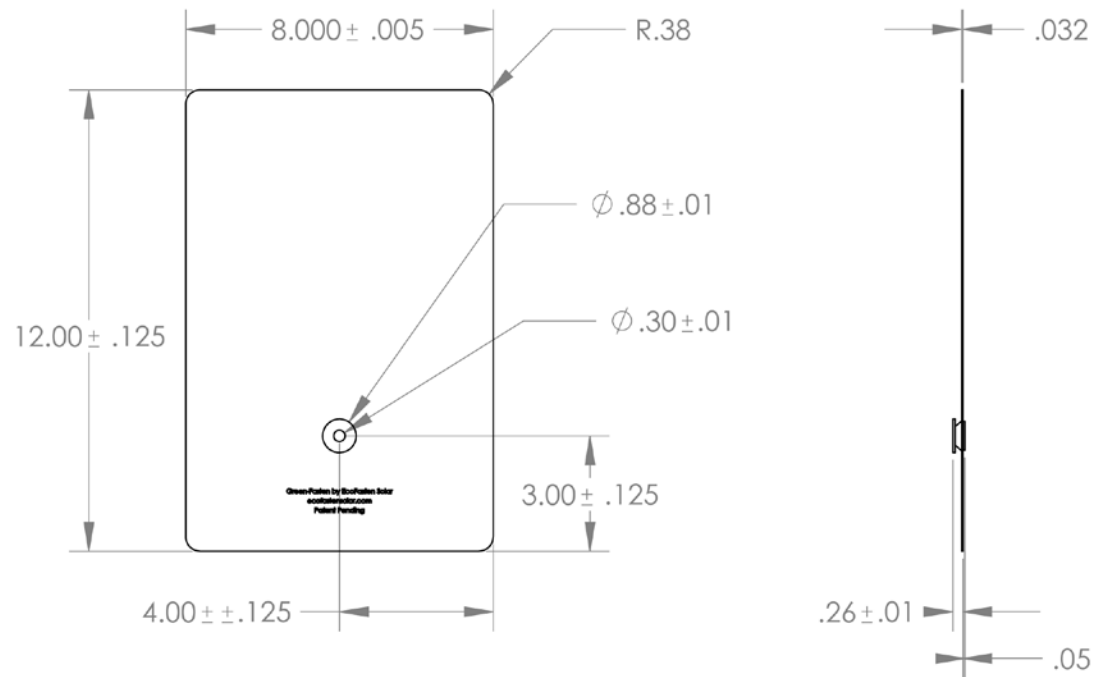

Finish Options
BLK = Matte Black
BRZ = Medium Bronze
MLL = Mill Finish