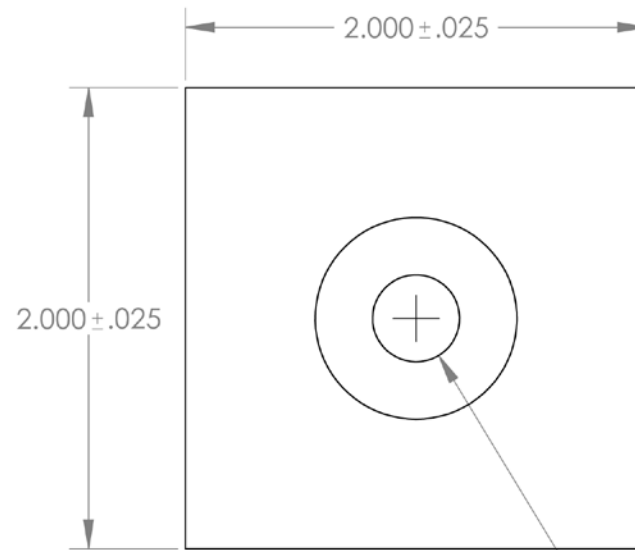

EcoFasten Solar

EcoFasten Solar® 877-859-3947 Committed to the Support of Renewable Energy

$\phi .377^{+.006}_{-.002}$ THRU ALL
✓ $\phi .875 \pm .010$ X 82°

$\phi .377 \pm .010$ THRU
 $\surd .875 \pm .010 \times 82^\circ$ NEAR SIDE