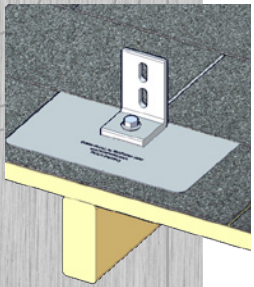

EcoFasten Solar

EcoFasten Solar® 877-859-3947 Committed to the Support of Renewable Energy

$\phi .377^{+.006}_{-.002}$ THRU ALL
✓ $\phi .875 \pm .010$ X 82°

$\phi .377 \pm .010$ THRU
 $\surd .875 \pm .010 \times 82^\circ$ NEAR SIDE

Compression Plate 2" X 2" Mill Aluminum

EcoFasten Solar

EcoFasten Solar® 877-859-3947 Committed to the Support of Renewable Energy

EcoFasten Solar

EcoFasten Solar® 877-859-3947 Committed to the Support of Renewable Energy