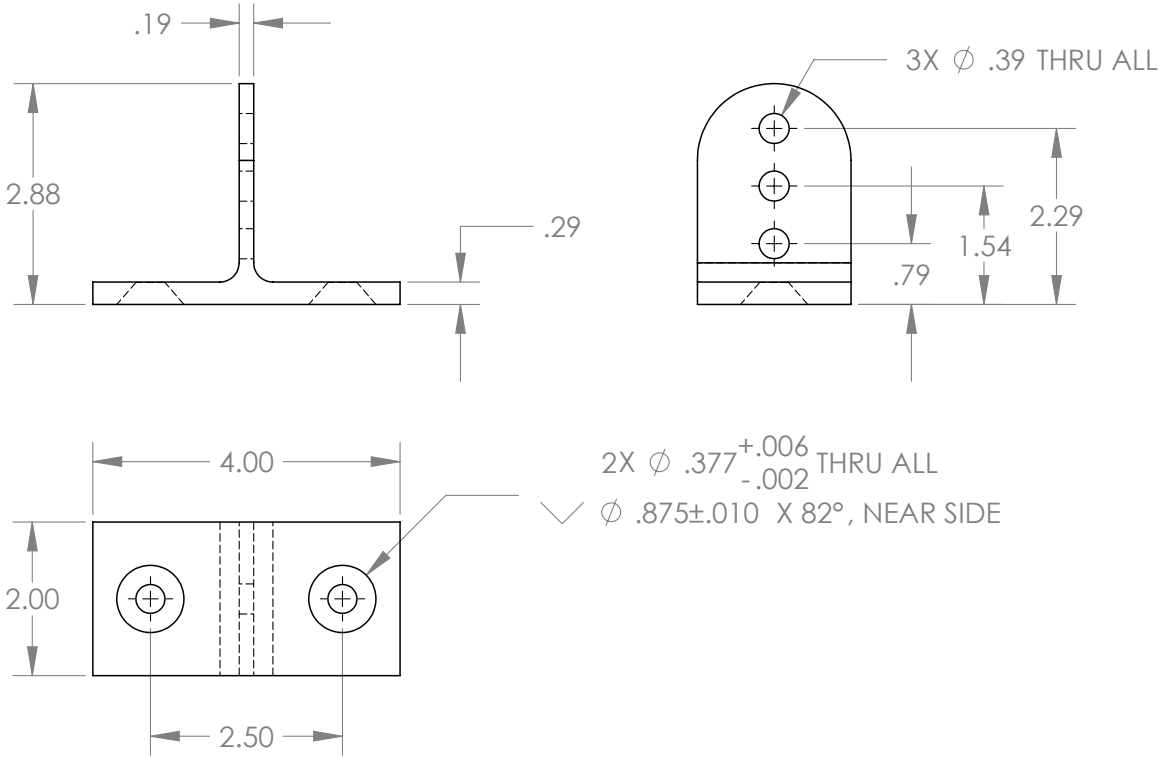

# EcoFasten Solar

EcoFasten Solar® 877-859-3947 Committed to the Support of Renewable Energy

2X  $\phi .377^{+.006}_{-.002}$  THRU ALL  
✓  $\phi .875 \pm .010$  X 82°, NEAR SIDE