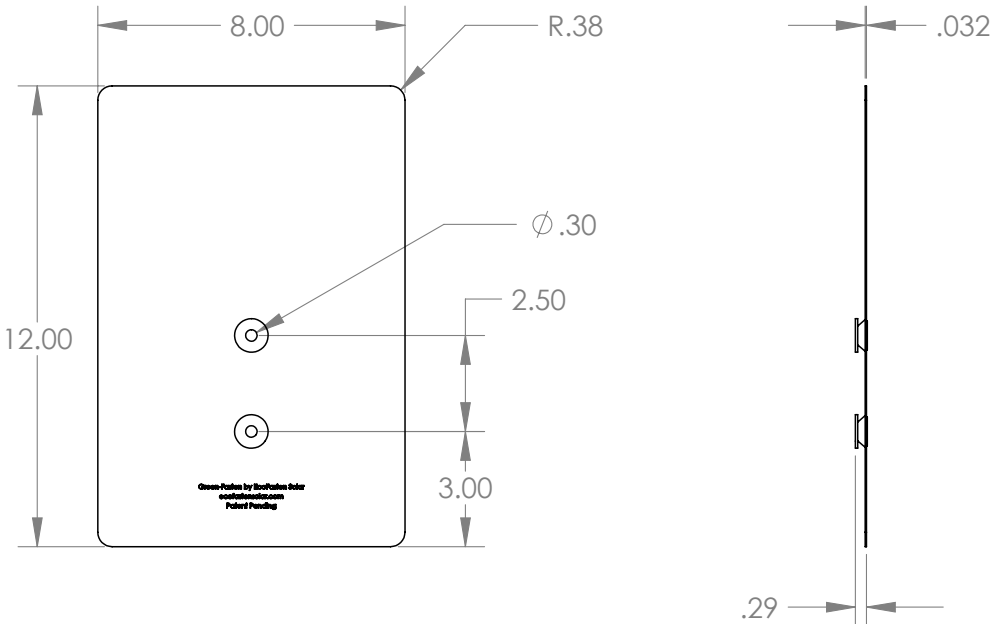

1. **Finish Options**
   BLK = Matte Black
   BRZ = Medium Bronze
   MLL = Mill Finish