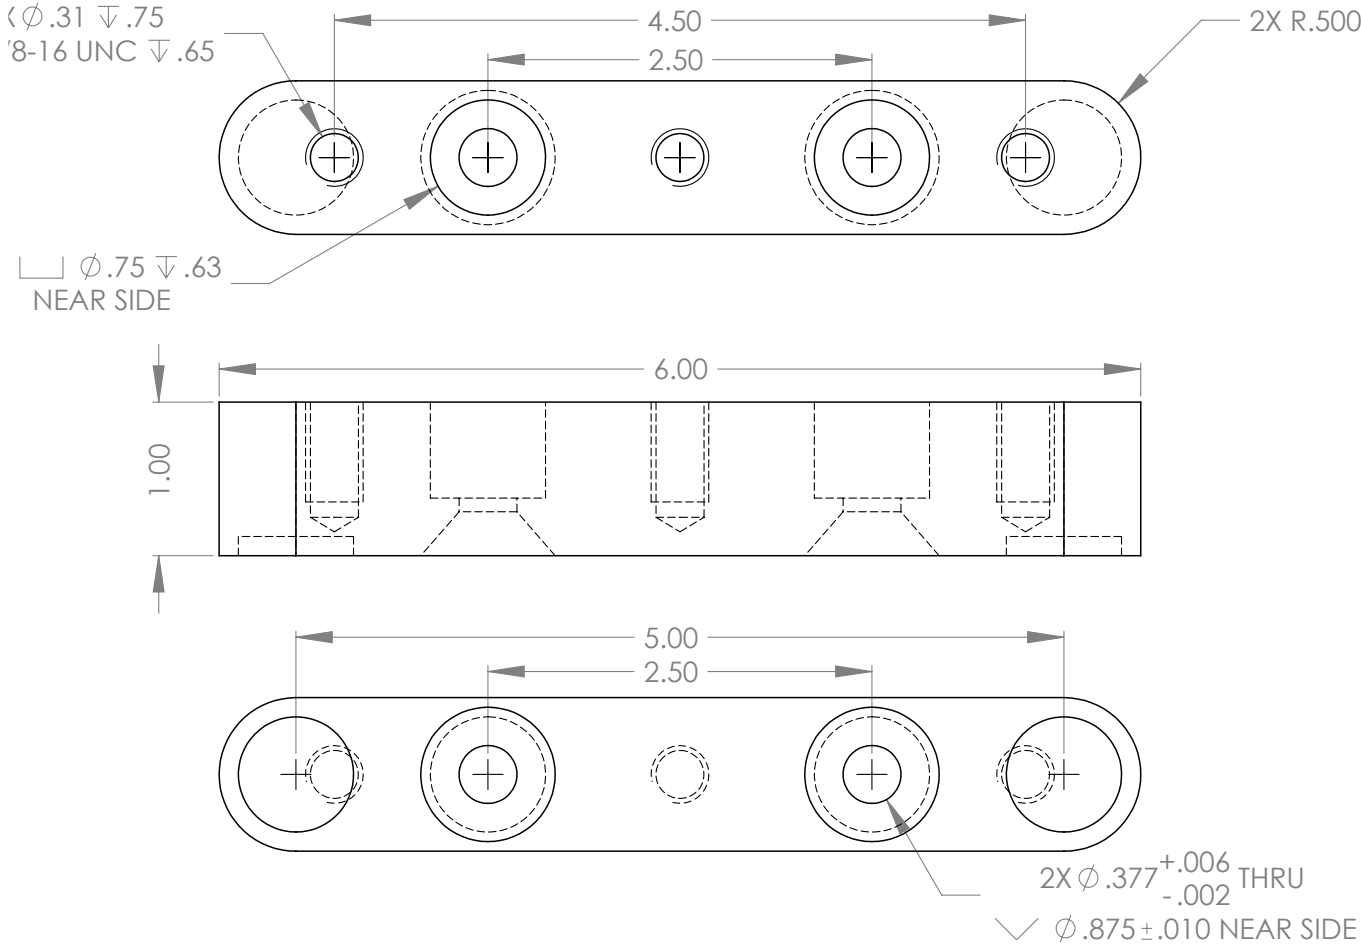

EcoFasten Solar

EcoFasten Solar® 877-859-3947 Committed to the Support of Renewable Energy