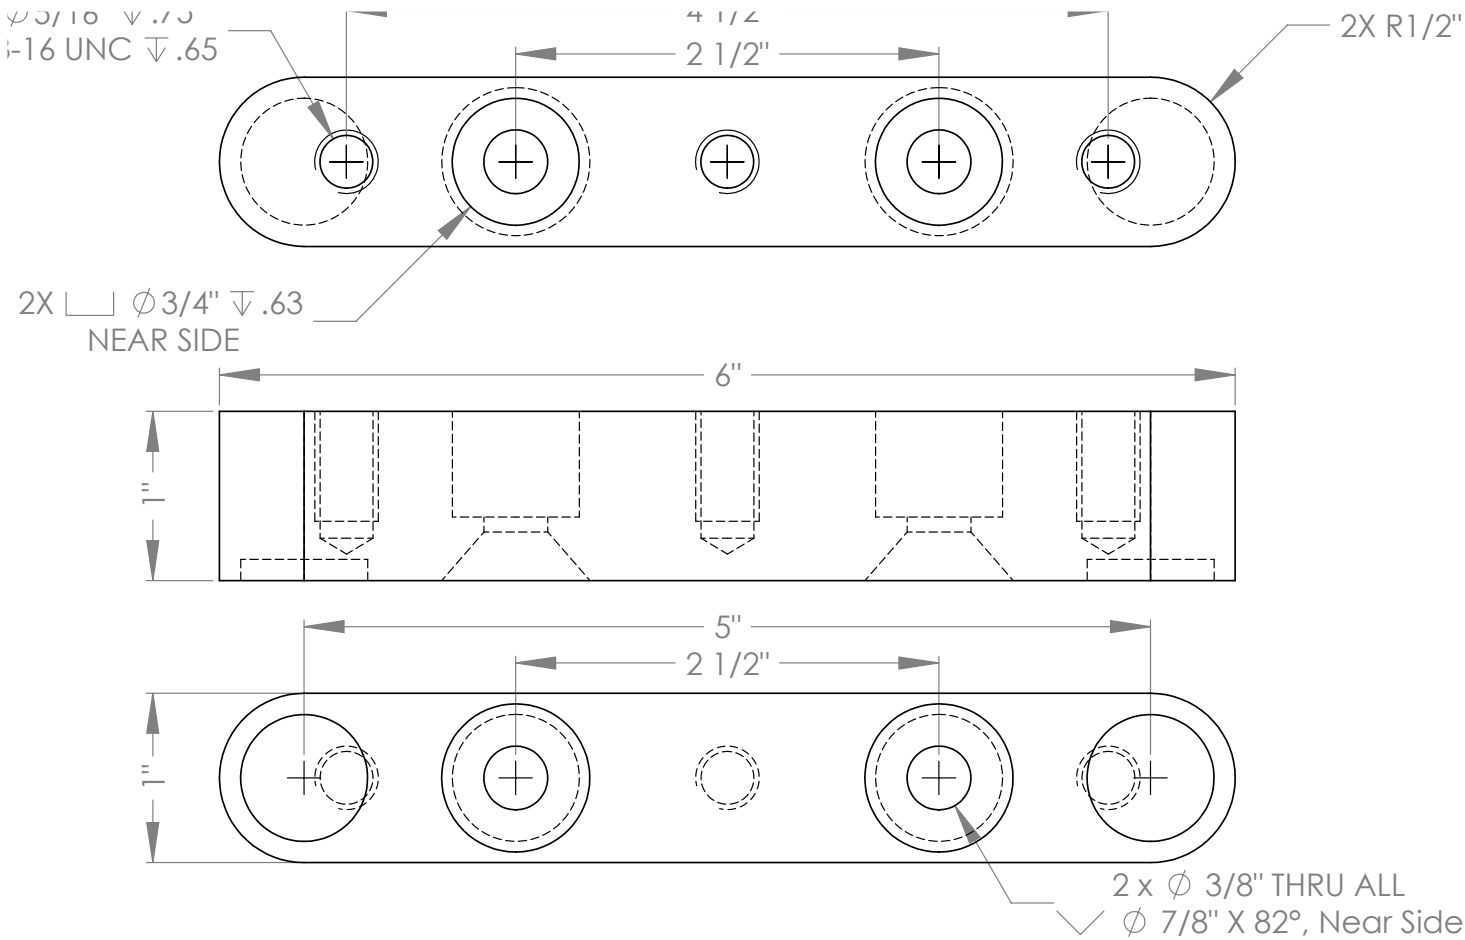

EcoFasten Solar

Finish Options
 BLK = Matte Black
 BRZ = Medium Bronze
 MLL = Mill Finish

EcoFasten Solar

2X ϕ 3/8" THRU ALL
 \checkmark ϕ 7/8" X 82°, NEAR SIDE

EcoFasten Solar

3/8-16 UNC ∇ .60 W/Modified Bottoming Tap
 \surd ϕ 7/16" X 82°, NEAR SIDE

2X ϕ 3/8" THRU ALL
 \surd ϕ 7/8" X 82°, NEAR SIDE

EcoFasten Solar

EcoFasten Solar

2X ϕ 3/8" THRU ALL
 ✓ ϕ 7/8" X 82°, NEAR SIDE