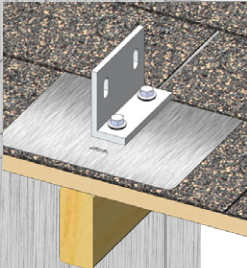

EcoFasten Solar

Finish Options
 BLK = Matte Black
 BRZ = Medium Bronze
 MLL = Mill Finish

EcoFasten Solar

2X ϕ 3/8" THRU ALL
 \checkmark ϕ 7/8" X 82°, NEAR SIDE

EcoFasten Solar

3/8-16 UNC ∇ .60 W/Modified Bottoming Tap
 \surd ϕ 7/16" X 82°, NEAR SIDE

2X ϕ 3/8" THRU ALL
 \surd ϕ 7/8" X 82°, NEAR SIDE

EcoFasten Solar

EcoFasten Solar

2X ϕ 3/8" THRU ALL
 ✓ ϕ 7/8" X 82°, NEAR SIDE