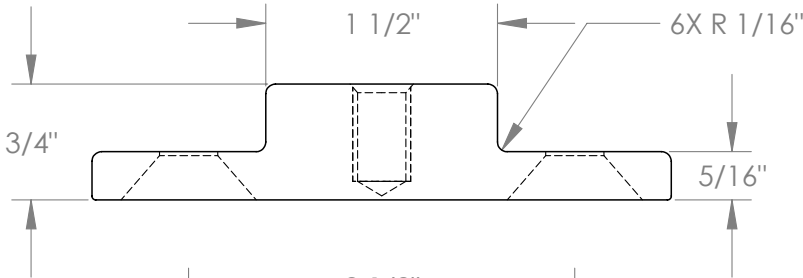

EcoFasten Solar

Finish Options
 BLK = Matte Black
 BRZ = Medium Bronze
 MLL = Mill Finish

EcoFasten Solar

2X ϕ 3/8" THRU ALL
 \checkmark ϕ 7/8" X 82°, NEAR SIDE

EcoFasten Solar

3/8-16 UNC ∇ .60 W/Modified Bottoming Tap
 \surd ϕ 7/16" X 82°, NEAR SIDE

2X ϕ 3/8" THRU ALL
 \surd ϕ 7/8" X 82°, NEAR SIDE

EcoFasten Solar

EcoFasten Solar

2X ϕ 3/8" THRU ALL
 ✓ ϕ 7/8" X 82°, NEAR SIDE