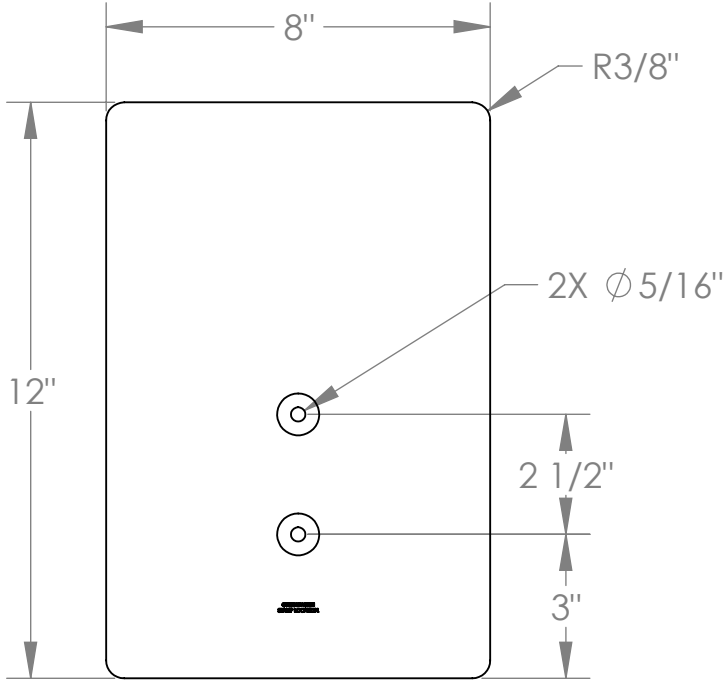

EcoFasten Solar

Finish Options
 BLK = Matte Black
 BRZ = Medium Bronze
 MLL = Mill Finish

EcoFasten Solar

2X ϕ 3/8" THRU ALL
 \checkmark ϕ 7/8" X 82°, NEAR SIDE

EcoFasten Solar

3/8-16 UNC ∇ .60 W/Modified Bottoming Tap
 \surd ϕ 7/16" X 82°, NEAR SIDE

2X ϕ 3/8" THRU ALL
 \surd ϕ 7/8" X 82°, NEAR SIDE

EcoFasten Solar

EcoFasten Solar

2X ϕ 3/8" THRU ALL
 ✓ ϕ 7/8" X 82°, NEAR SIDE