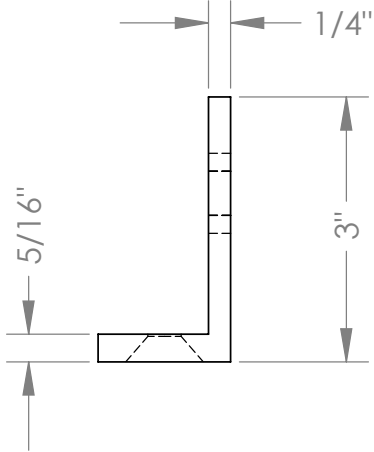

EcoFasten Solar

Finish Options
 BLK = Matte Black
 BRZ = Medium Bronze
 MLL = Mill Finish

EcoFasten Solar

2X ϕ 3/8" THRU ALL
 \checkmark ϕ 7/8" X 82°, NEAR SIDE

EcoFasten Solar

3/8-16 UNC ∇ .60 W/Modified Bottoming Tap
 \surd ϕ 7/16" X 82°, NEAR SIDE

2X ϕ 3/8" THRU ALL
 \surd ϕ 7/8" X 82°, NEAR SIDE

EcoFasten Solar

EcoFasten Solar

2X ϕ 3/8" THRU ALL
 ✓ ϕ 7/8" X 82°, NEAR SIDE