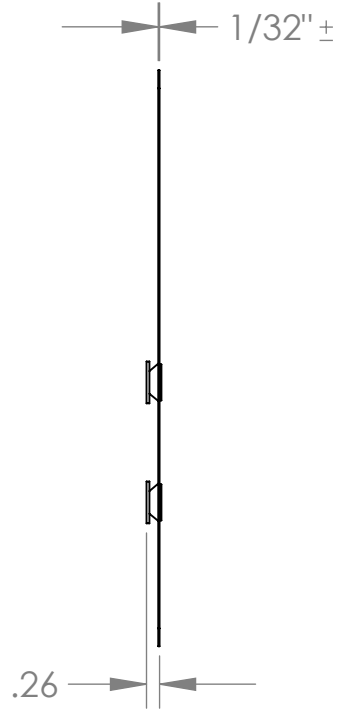

EcoFasten Solar

Finish Options
 BLK = Matte Black
 BRZ = Medium Bronze
 MLL = Mill Finish

EcoFasten Solar

2X ϕ 3/8" THRU ALL
 \checkmark ϕ 7/8" X 82°, NEAR SIDE

EcoFasten Solar

3/8-16 UNC ∇ .60 W/Modified Bottoming Tap
 \surd ϕ 7/16" X 82°, NEAR SIDE

2X ϕ 3/8" THRU ALL
 \surd ϕ 7/8" X 82°, NEAR SIDE

EcoFasten Solar

EcoFasten Solar

2X ϕ 3/8" THRU ALL
 ✓ ϕ 7/8" X 82°, NEAR SIDE