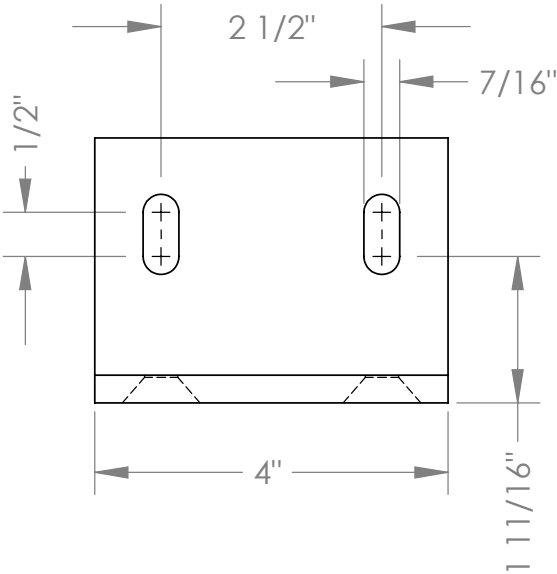

EcoFasten Solar

Finish Options
 BLK = Matte Black
 BRZ = Medium Bronze
 MLL = Mill Finish

EcoFasten Solar

2X ϕ 3/8" THRU ALL
 \checkmark ϕ 7/8" X 82°, NEAR SIDE

EcoFasten Solar

3/8-16 UNC ∇ .60 W/Modified Bottoming Tap
 \surd ϕ 7/16" X 82°, NEAR SIDE

2X ϕ 3/8" THRU ALL
 \surd ϕ 7/8" X 82°, NEAR SIDE

EcoFasten Solar

EcoFasten Solar

2X ϕ 3/8" THRU ALL
 ✓ ϕ 7/8" X 82°, NEAR SIDE