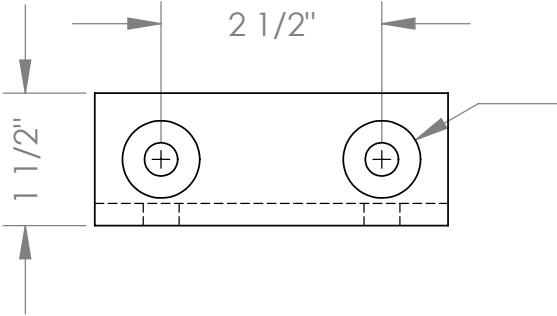

EcoFasten Solar

Finish Options
 BLK = Matte Black
 BRZ = Medium Bronze
 MLL = Mill Finish

EcoFasten Solar

2X ϕ 3/8" THRU ALL
 \checkmark ϕ 7/8" X 82°, NEAR SIDE

EcoFasten Solar

3/8-16 UNC ∇ .60 W/Modified Bottoming Tap
 \surd ϕ 7/16" X 82°, NEAR SIDE

2X ϕ 3/8" THRU ALL
 \surd ϕ 7/8" X 82°, NEAR SIDE

EcoFasten Solar

EcoFasten Solar

2X ϕ 3/8" THRU ALL
 ✓ ϕ 7/8" X 82°, NEAR SIDE