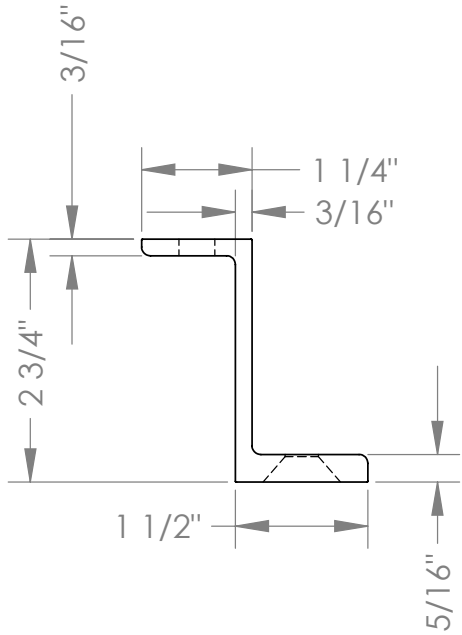

EcoFasten Solar

Finish Options
 BLK = Matte Black
 BRZ = Medium Bronze
 MLL = Mill Finish

EcoFasten Solar

2X ϕ 3/8" THRU ALL
 \checkmark ϕ 7/8" X 82°, NEAR SIDE

EcoFasten Solar

3/8-16 UNC ∇ .60 W/Modified Bottoming Tap
 \surd ϕ 7/16" X 82°, NEAR SIDE

2X ϕ 3/8" THRU ALL
 \surd ϕ 7/8" X 82°, NEAR SIDE

EcoFasten Solar

EcoFasten Solar

2X ϕ 3/8" THRU ALL
 ✓ ϕ 7/8" X 82°, NEAR SIDE