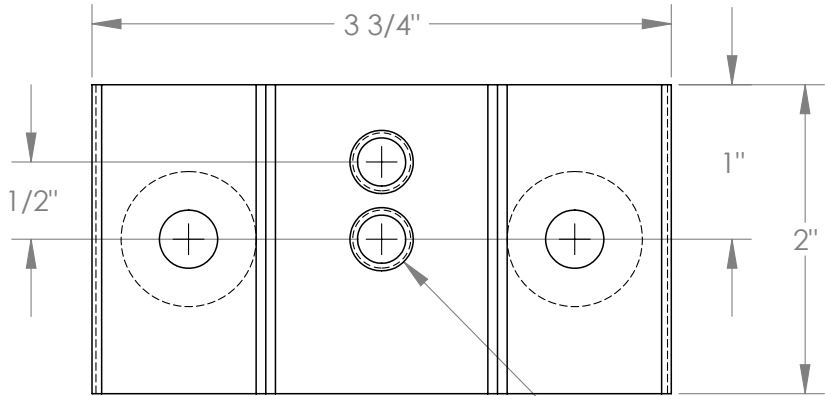

EcoFasten Solar

Finish Options
 BLK = Matte Black
 BRZ = Medium Bronze
 MLL = Mill Finish

EcoFasten Solar

2X ϕ 3/8" THRU ALL
 \checkmark ϕ 7/8" X 82°, NEAR SIDE

EcoFasten Solar

3/8-16 UNC ∇ .60 W/Modified Bottoming Tap
 \surd ϕ 7/16" X 82°, NEAR SIDE

2X ϕ 3/8" THRU ALL
 \surd ϕ 7/8" X 82°, NEAR SIDE

EcoFasten Solar

EcoFasten Solar

2X ϕ 3/8" THRU ALL
 ✓ ϕ 7/8" X 82°, NEAR SIDE