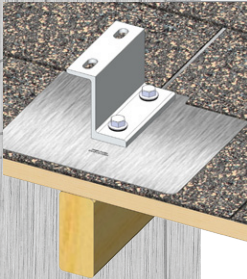

EcoFasten Solar

Finish Options
 BLK = Matte Black
 BRZ = Medium Bronze
 MLL = Mill Finish

EcoFasten Solar

2X ϕ 3/8" THRU ALL
 \checkmark ϕ 7/8" X 82°, NEAR SIDE

EcoFasten Solar

3/8-16 UNC ∇ .60 W/Modified Bottoming Tap
 \surd ϕ 7/16" X 82°, NEAR SIDE

2X ϕ 3/8" THRU ALL
 \surd ϕ 7/8" X 82°, NEAR SIDE

EcoFasten Solar

EcoFasten Solar

2X ϕ 3/8" THRU ALL
 ✓ ϕ 7/8" X 82°, NEAR SIDE