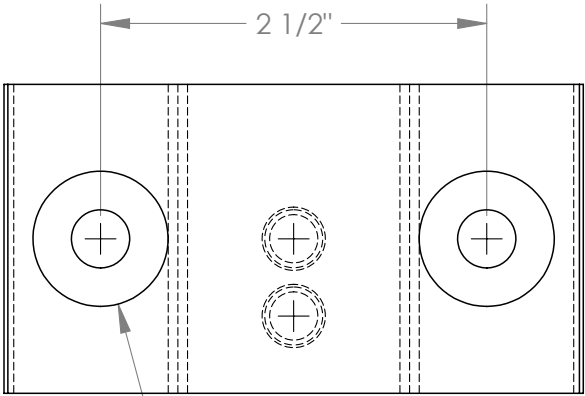

EcoFasten Solar

Finish Options
 BLK = Matte Black
 BRZ = Medium Bronze
 MLL = Mill Finish

EcoFasten Solar

2X ϕ 3/8" THRU ALL
 \checkmark ϕ 7/8" X 82°, NEAR SIDE

EcoFasten Solar

3/8-16 UNC ∇ .60 W/Modified Bottoming Tap
 \surd ϕ 7/16" X 82°, NEAR SIDE

2X ϕ 3/8" THRU ALL
 \surd ϕ 7/8" X 82°, NEAR SIDE

EcoFasten Solar

EcoFasten Solar

2X ϕ 3/8" THRU ALL
 ✓ ϕ 7/8" X 82°, NEAR SIDE