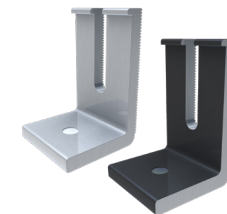

	PRODUCT IMAGE	PART NUMBER	PART DESCRIPTION	BOX QUANTITY	PALLET QUANTITY
MOUNT	ASSEMBLED WITH EPDM GASKET, INCLUDES (5) SELF TAPPING SCREWS WITH EPDM WASHERS, (1) SS HEX BOLT & (1) SS FLANGE NUT				
		3014010	CORRUSLIDE MOUNT AL	50	2250
BRACKETS	INCLUDES (1) 3/8"-16 X 1 1/4" HEX BOLT AND (1) 3/8"-16 FLANGE NUT FOR RACKING				
		2012022	CF UNIV L-FOOT MLL 3" (NO HARDWARE NEEDED)	50	1800
		3011018	L-FOOT SCL-101 BLK 3"	50	6000
		3011015	L-FOOT L-102 BLK 3"	50	6000
		3011017	L-FOOT SCL-101 MLL 3"	50	6000
	3011016*	L-FOOT L-102 MLL 6"	50	2400	

* SPECIAL ORDER ITEM

CORRUSLIDE

CHOOSE YOUR BRACKET:

1500004

L-102-3-ANOD BLK

L-102-6*

SCL-101-3
SCL-101-3 ANOD BLK

CORRUSLIDE IS ALSO COMPATIBLE WITH THIRD-PARTY BRACKETS