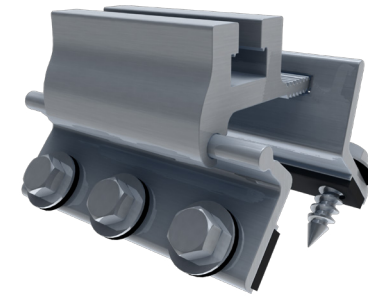

	PRODUCT IMAGE	PART NUMBER	PART DESCRIPTION	BOX QUANTITY	PALLET QUANTITY
MOUNT	ASSEMBLED WITH EPDM GASKET, INCLUDES (5) SELF TAPPING SCREWS WITH EPDM WASHERS, (1) SS HEX BOLT & (1) SS FLANGE NUT				
		3014010	CORRUSLIDE MOUNT AL	50	2250
BRACKETS	INCLUDES (1) 3/8"-16 X 1 1/4" HEX BOLT AND (1) 3/8"-16 FLANGE NUT FOR RACKING				
		2012022	CF UNIV L-FOOT MLL 3" (NO HARDWARE NEEDED)	50	1800
		3011018	L-FOOT SCL-101 BLK 3"	50	6000
		3011015	L-FOOT L-102 BLK 3"	50	6000
		3011017	L-FOOT SCL-101 MLL 3"	50	6000
	3011016*	L-FOOT L-102 MLL 6"	50	2400	

* SPECIAL ORDER ITEM

CORRUSLIDE

CHOOSE YOUR BRACKET:

1500004

L-102-3-ANOD BLK

L-102-6*

SCL-101-3
SCL-101-3 ANOD BLK

CORRUSLIDE IS ALSO COMPATIBLE WITH THIRD-PARTY BRACKETS