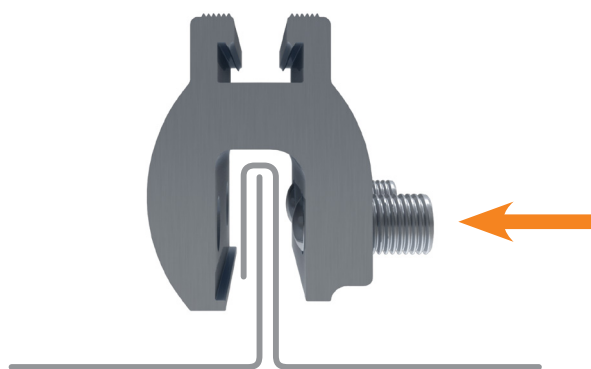

	PRODUCT IMAGE	PART NUMBER	PART DESCRIPTION	BOX QUANTITY	PALLET QUANTITY
	INCLUDES (2) SS SET SCREWS OP 3/8"-24X7/8", (1) SS HEX BOLT, (1) SS HEX NUT & (1) MIDCLAMP WITH (2) SET PINS				
MOUNT		2015010	SIMPLEBLOCK PV W/ MID CLAMP AL	50	4000
SPACERS		2099024	SB/SR END SPACER AL MLL 32MM	50/250	31250
		2099025	SB/SR END SPACER AL MLL 35MM	50/250	27000
		2099026	SB/SR END SPACER AL MLL 40MM	50/300	28800
	SHIPS ASSEMBLED WITH (1) SS FLANGE NUT 5/16", (1) SS HEX TAP BOLT 5/16"-18X1/2" & (1) MIDCLAMP WITH (2) SET PINS				
COUPLING		2015011	SIMPLEBLOCK PV COUPLING SS	100	75000
	ASSEMBLED WITH (1) CARRIAGE BOLT & (1) FLANGE NUT				
ACCS.		4011012	FRAME MLPE MOUNT SS	50/300	12600

SIMPLEBLOCK-PV:

2015010

CHOOSE YOUR SPACER:

2099024

2099025

2099026

COUPLING:

2015011

Pre-assembled oval-point set screws securely fasten the block to a standing seam.

SimpleBlock-PV fits most standing seam profiles