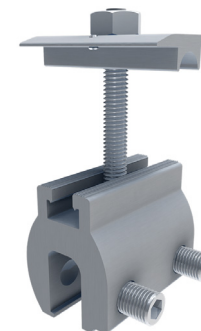

	PRODUCT IMAGE	PART NUMBER	PART DESCRIPTION	BOX QUANTITY	PALLET QUANTITY
	INCLUDES (2) SS SET SCREWS OP 3/8"-24X7/8", (1) SS HEX BOLT, (1) SS HEX NUT & (1) MIDCLAMP WITH (2) SET PINS				
MOUNT		2015010	SIMPLEBLOCK PV W/ MID CLAMP AL	50	4000
SPACERS		2099024	SB/SR END SPACER AL MLL 32MM	50/250	31250
		2099025	SB/SR END SPACER AL MLL 35MM	50/250	27000
		2099026	SB/SR END SPACER AL MLL 40MM	50/300	28800
	SHIPS ASSEMBLED WITH (1) SS FLANGE NUT 5/16", (1) SS HEX TAP BOLT 5/16"-18X1/2" & (1) MIDCLAMP WITH (2) SET PINS				
COUPLING		2015011	SIMPLEBLOCK PV COUPLING SS	100	75000
	ASSEMBLED WITH (1) CARRIAGE BOLT & (1) FLANGE NUT				
ACCS.		4011012	FRAME MLPE MOUNT SS	50/300	12600

SIMPLEBLOCK-PV:

2015010

CHOOSE YOUR SPACER:

2099024

2099025

2099026

COUPLING:

2015011

Pre-assembled oval-point set screws securely fasten the block to a standing seam.

SimpleBlock-PV fits most standing seam profiles